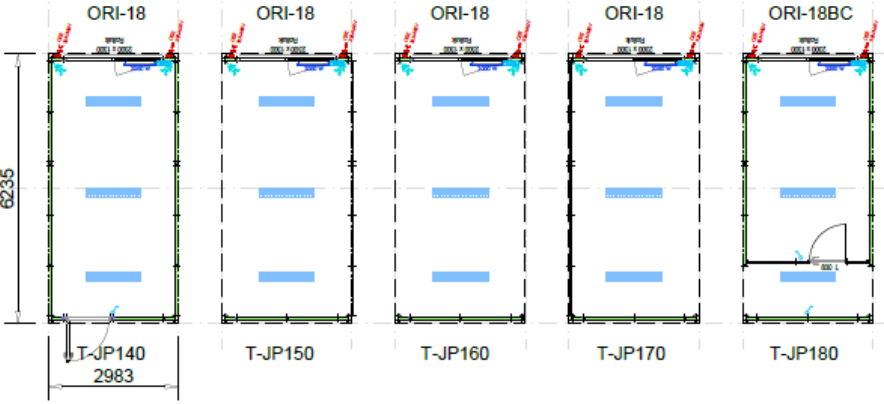

Origin JiPé

This model of just over **18 m²** offers a spacious unit that meets the standard requirements of a constructic site. The **JiPé** is a standard product with few adjustment possibilities, but offers a large surface in a quality finish.