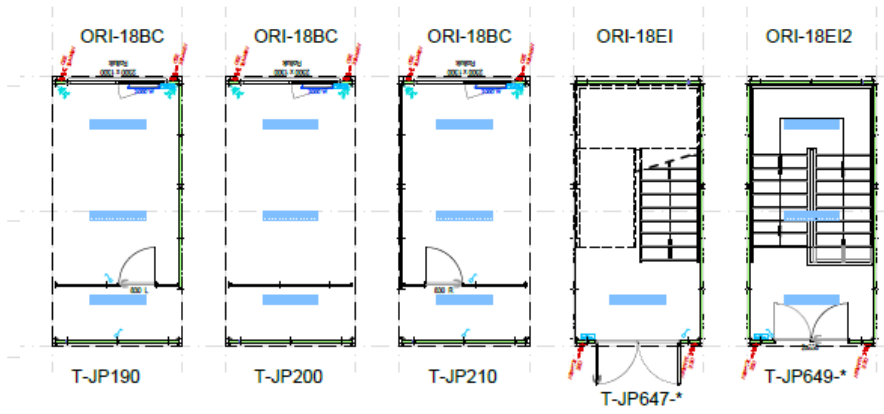

Origin JiPé

This model of just over **18 m²** offers a spacious unit that meets the standard requirements of a constructic site. The **JiPé** is a standard product with few adjustment possibilities, but offers a large surface in a quality finish.