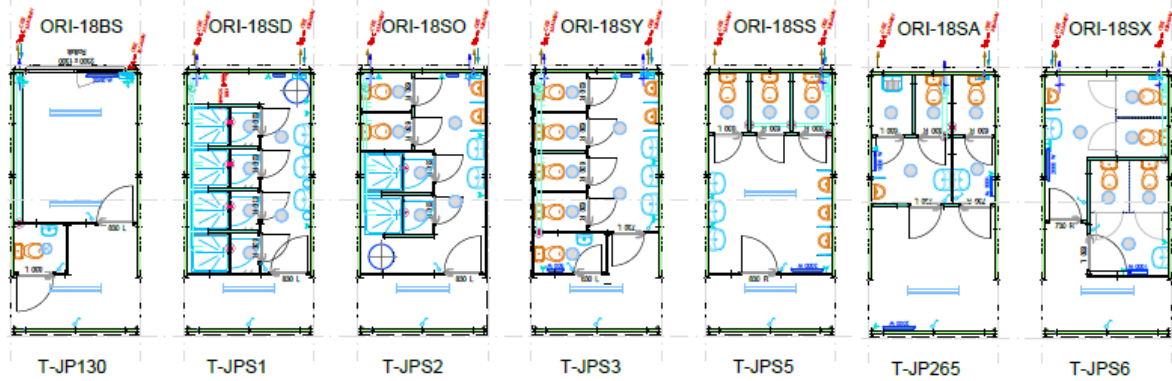

Origin JiPé

This model of just over **18 m²** offers a spacious unit that meets the standard requirements of a constructic site. The **JiPé** is a standard product with few adjustment possibilities, but offers a large surface in a quality finish.